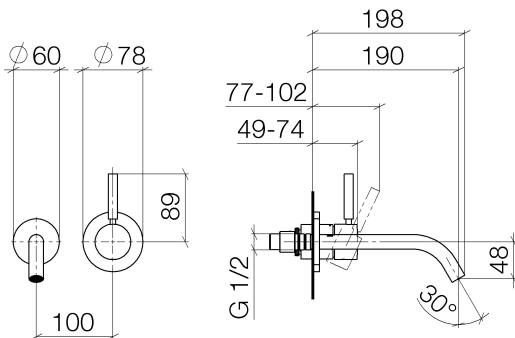

## Sink - Meta

Wall-mounted single-lever mixer without drain - polished chrome

Article number: 36 860 660-00 0010

- 7-1/2" Projection
- Rigid spout
- Round aerated stream
- Spout hole diameter 1-1/2"
- Hole diameter single-lever mixer 2-1/4"
- 2-1/8" diameter flange for spout
- Diameter flange for mixer 3-1/8"
- Water flow rate limited to max. 1.2 gpm
- lead-free
- (ADA)

## Dimensional drawing

## Sink - Meta

Wall-mounted single-lever mixer without drain - polished chrome

Article number: 36 860 660-00 0010

All dimensions in mm / inch = mm x 0,0394

**Spare parts list**

Number	Item Number	Designation	Number of units
1	09 24 03 072 10 90	nipple	1
2	09 24 03 280 90	nipple	1
3	09 31 11 112 90	pin	1
4	90 28 22 323 01-00	spout	1
5	90 20 66 007 00-00	handle	1
6	09 11 02 288-00	cover	1
7	90 27 62 011 00-00	rosette	1
8	90 15 05 064 01 90	cartridge	1
9	09 30 09 064 90	key	1