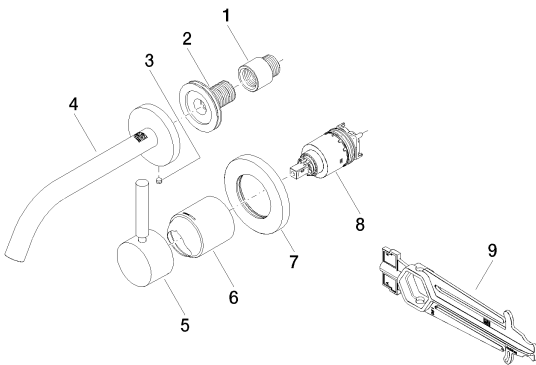

## Required article

NO IMAGE

AVAILABLE

35 860 970-90 0010

Rough for wall-mounted  
faucet mixer on right -

**Sink - Meta**

Wall-mounted single-lever mixer without drain - polished chrome

Article number: 36 860 660-00 0010

**Spare parts list**

Number	Item Number	Designation	Number of units
1	09 24 03 072 10 90	nipple	1
2	09 24 03 280 90	nipple	1
3	09 31 11 112 90	pin	1
4	90 28 22 323 01-00	spout	1
5	90 20 66 007 00-00	handle	1
6	09 11 02 288-00	cover	1
7	90 27 62 011 00-00	rosette	1
8	90 15 05 064 01 90	cartridge	1
9	09 30 09 064 90	key	1